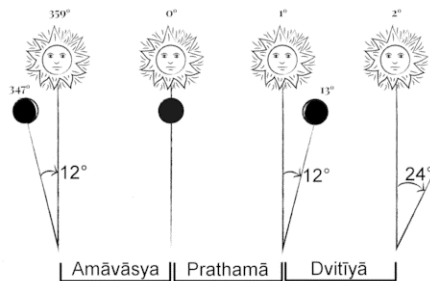

endtimes per local timezone, the rules used to determine festivals. The local factors like like Sunrise, Sunset, Moonrise, and Moonset are used along with Tithi to determine festivals. Hence, sometimes festivals may appear on the same day as India or a day before in the countries west of India. The countries east of India the festival may appear on the same date as India or a day later.

Hindu day changes at the sunrise (not midnight), a Hindu day (Vaar) is from one sunrise to another. The Hindu date or tithi doesn't change at the midnight, and it is not always fixed 24 hours long it can be anything between 19 to 26 hours. Each 12 degrees distance between the Sun and the Moon is Tithi. It can change anytime during the day. If a tithi ends today at 23:02 it doesn't mean that next tithi will end tomorrow at the same time. It can end at 18:00, 18:09 or 20:27.

Panchangam contains two types of calculations: **Local coordinates like longitude and latitude:** Sunrise, Sunset, Moonrise, Moonset depends on this set. **The Geocentric astronomical positions for the Sun and the Moon.** The tithi, nakshatra, yoga and karana are based on this set of calculations. This astronomical phenomenon happens instantly at the same moment on the earth everywhere, and hence thithis, nakshatra will begin and end at the same time / instance all over the world and we must convert them to our standard time. Indian panchang makers convert this ending times to Indian time. Likewise, we need to convert it to our time zone for America/Canada or other country for that matter.

astronomical phenomenon happens instantly at the same moment on the earth everywhere, and hence thithis, nakshatra will begin and end at the same time / instance all over the world and we must convert them to our standard time. Indian panchang makers convert this ending times to Indian time. Likewise, we need to convert it to our time zone for America/Canada or other country for that matter.

For example: October 17th 2008 the Ashwayuja (Ashwin) Krishna Paksha / Poornimant Kartik Krishna paksha tithi Tritiya ends at 16:39:21 Indian Standard Time, and chaturthi starts. That means at 16:39 hours there is trititiya still prevailing in India. Now on October 17th 2008 in Seattle, WA at the 16:39 hours we won't have trititiya at that time. We already have chaturthi started because Planets keep on moving. 13 hours have passed and the position of sun and moon have changed. So what time Tritiya will end in Seattle? The time difference is 13 hours 30 minutes (with one our day light saving time it gives the difference of 12 hours 30 minutes from IST). So, let's subtract 12 hours 30 minutes from the 16:39:21. That gives us 04:09:21 AM on October 17th. So on October 17th after that time we'll have chaturthi tithi and before we have trititiya. The same way if tithi ends at 8:39 AM on Sept 12 in India it will end at 20:09 PM on Sept 11th in Seattle. The same way Western Australia is 8 hours ahead of GMT and hence the chaturthi will end there at 12:09 PM on Sept 12th. The arth keeps moving. It doesn't wait for tithi or festivals to arrive in your timezone. The sun doesn't rise instantly at the same time all over the world Hence we need to convert the panchanga times to local standard time. After knowing tithi ending times, it's a time to decide festival dates for each region.

How festivals are determined? The sankathara chaturthi the chaturthi tithi must be prevailing during the moonrise time. Sankathara Chaturthi/Karwa Chauth is celebrated when Chaturthi prevails during moon rise time Moonrise in New Delhi on a given date is at 19:36 and in West Bengal, Kolkatta is at 19:25 PM. Now trititiya ends at 19:32 PM IST. So Kolkatta will celebrate karwa chauth/sankathara chaturthi on the next day where as people in New Delhi will celebrate on the same day.